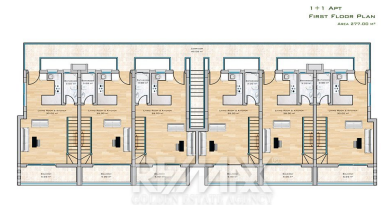

**iS205 - SEA STORM**

Apartment in Iskele / Iskele, from £70,000

iS205, Apartment, Iskele, Iskele, 60m<sup>2</sup>, 1 bedroom(s), 1 bathroom(s)

from £70,000

**Description**

**Floor Plans**