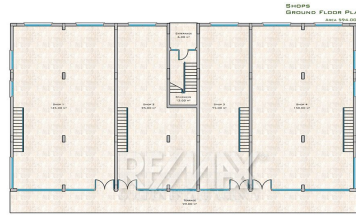

**iS206 - SEA WAVE**

Studio in Iskele / Iskele, from £55,000

iS206, Studio, Iskele, Iskele, 41m<sup>2</sup>, 1 bedroom(s), 1 bathroom(s)

from £55,000

**Description**

**Floor Plans**

**Features**

**Interior Features:**