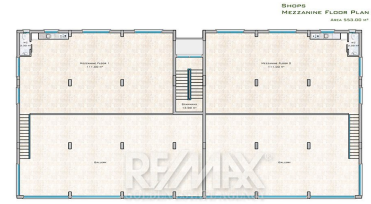

**iS206 - SEA WAVE**

Studio in Iskele / Iskele, from £55,000

iS206, Studio, Iskele, Iskele, 41m<sup>2</sup>, 1 bedroom(s), 1 bathroom(s)

from £55,000

**Description**

**Floor Plans**

**Features**

**Interior Features:**