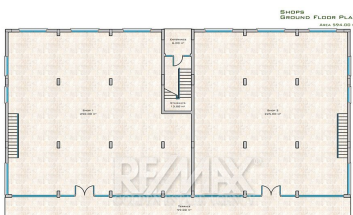

**iS206 - SEA WAVE**

Studio in Iskele / Iskele, from £55,000

iS206, Studio, Iskele, Iskele, 41m<sup>2</sup>, 1 bedroom(s), 1 bathroom(s)

from £55,000

**Description**

**Floor Plans**

**Features**

**Interior Features:**