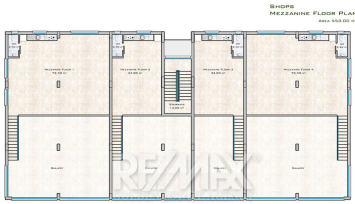

**iS206 - SEA WAVE**

Studio in Iskele / Iskele, from £55,000

iS206, Studio, Iskele, Iskele, 41m<sup>2</sup>, 1 bedroom(s), 1 bathroom(s)

from £55,000

**Description**

**Floor Plans**

**Features**

**Interior Features:**